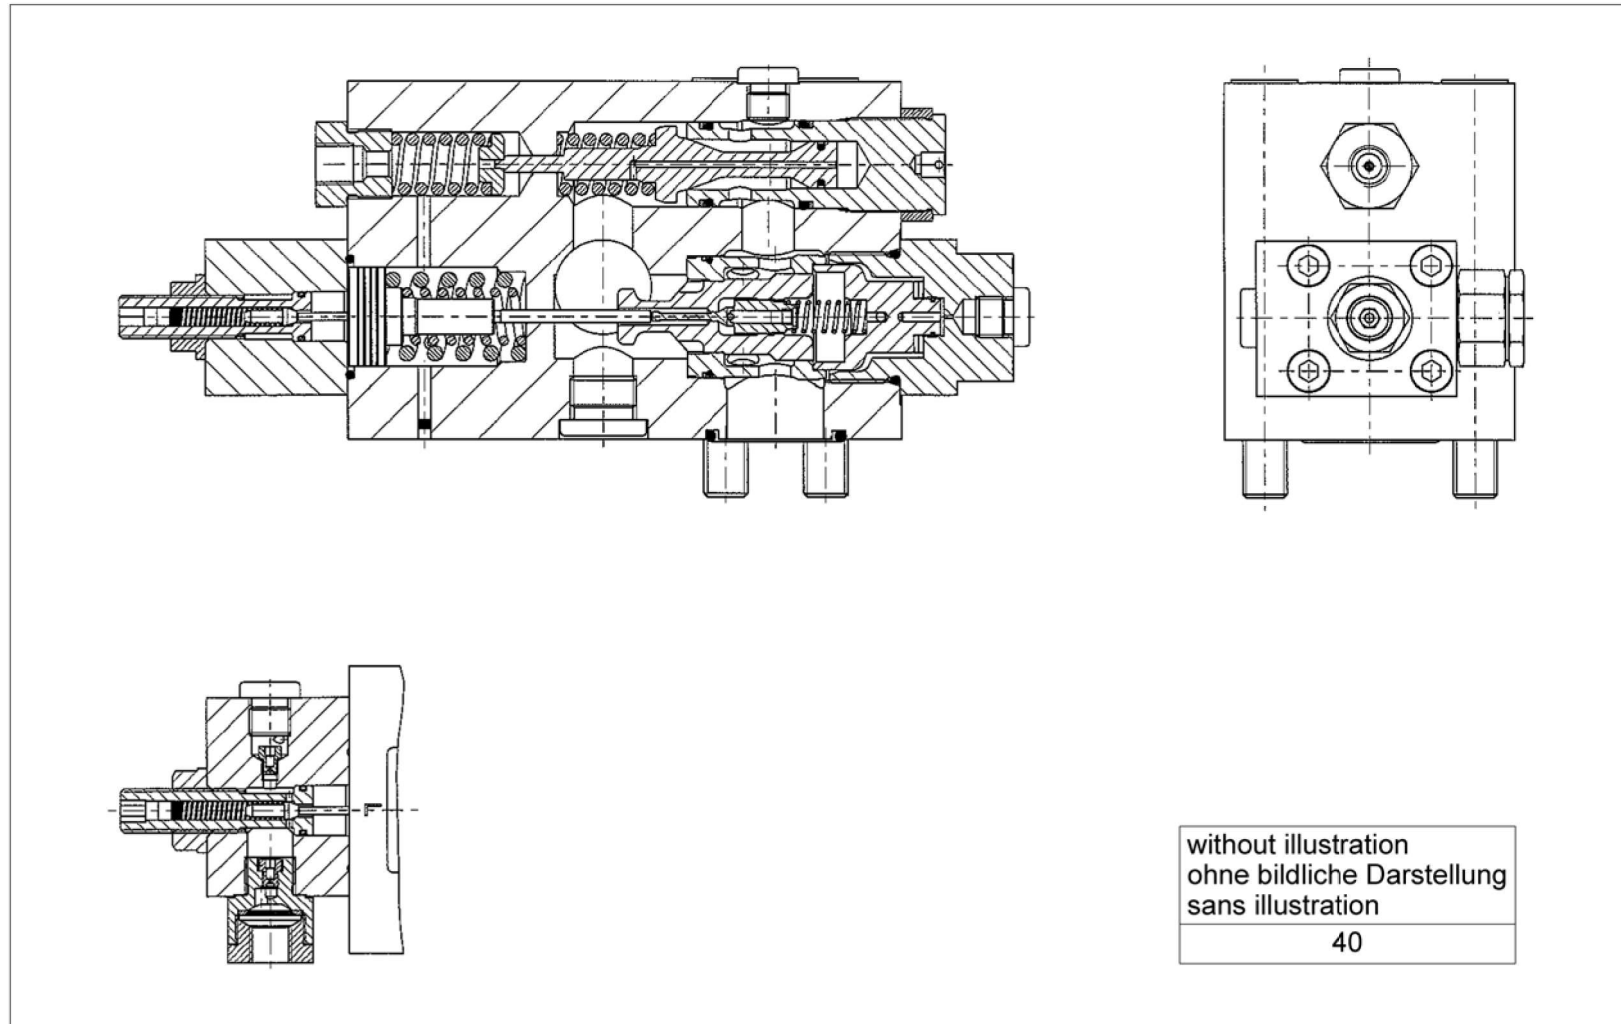

BRAKE VALVE
BREMSVENTIL
SOUPAPE DE FREIN

from No / up to No

Figure
Bild
Figure

 **TADANO**
99707030175

50